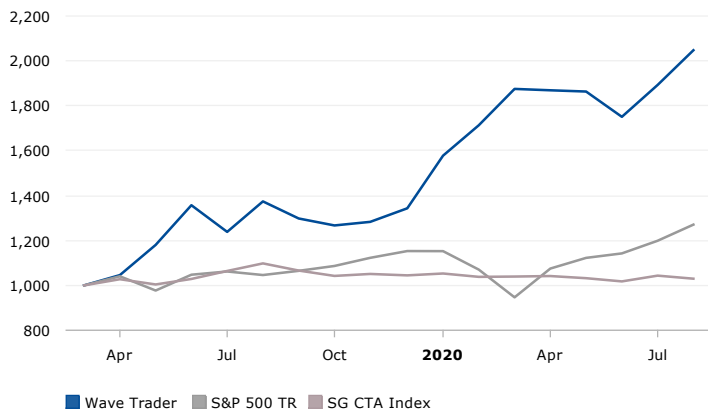

SYSTEM OVERVIEW

The Wave Trader trades the S&P Emini and Ten Year Note with an emphasis on minimizing risk. During periods of increased volatility, this algorithm will move to the sideline and wait for the most opportunistic setups to develop before placing and actual trade. When compared to our other algorithmic trading systems, the wave trader places fewer trades which helps contribute to the smaller drawdown seen in the back-testing.

COMPANY OVERVIEW

AlgorithmicTrading.net is a third party trading system developer providing high quality quantitative trading systems which can be traded on your personal computer or through a letter of direction with one of our supported brokers. AlgorithmicTrading.net is not registered with the NFA as a CTA, claiming the self-executing exemption from registration granted by the CFTC.

MONTHLY PERFORMANCE

	Jan	Feb	Mar	Apr	May	Jun	Jul	Aug	Sep	Oct	Nov	Dec	Year
2020	23.45	13.56	16.18	-0.61	-0.56	-11.26	14.20	15.46					70.42
2019				4.58	13.44	17.69	-11.88	13.58	-7.61	-3.10	1.60	6.04	34.34

VAMI (VALUE OF INITIAL $1,000 INVESTMENT)