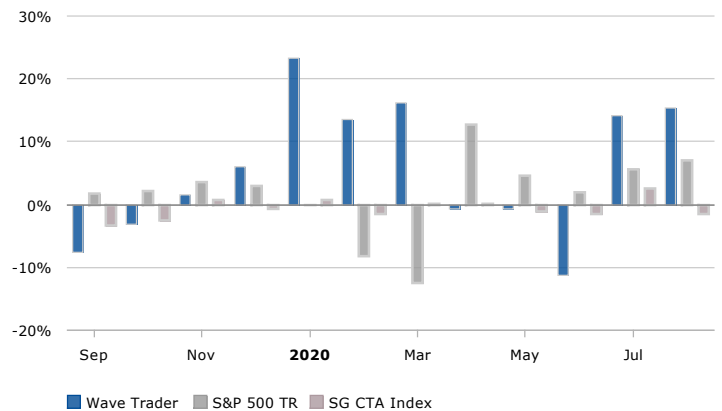

LAST 12-MONTHS RETURNS

STATISTICS

	Wave Trader	S&P 500 TR	SG CTA Index
Total Return	104.76%	26.99%	2.64%
Gain Frequency Monthly	64.71%	70.59%	52.94%
Average Gain	12.71%	4.64%	1.86%
Average Loss	-5.84%	-5.71%	-1.72%
Max Monthly Gain	23.45%	12.82%	3.56%
Worst Monthly Loss	-11.88%	-12.35%	-3.19%
Maximum Drawdown	-12.43%	-19.60%	-7.82%

	Wave Trader	S&P 500 TR	SG CTA Index
Annualized Std. Deviation	36.28%	20.46%	7.22%
Sharpe Ratio (0%) Ann.	2.04	0.93	0.29
Sortino Ratio (0%) Ann.	4.39	1.25	0.41
CALMAR Ratio	7.57	0.94	0.24

	S&P 500 TR	SG CTA Index
Annualized Alpha	124.30%	101.00%
Beta	-0.50	0.98
Correlation	-0.28	0.20

SERVICE PROVIDERS

Legal	Greenberg Traurig
Accountant	Michael Coglianesi CPA, P.C.

INVESTMENT TERMS

Recommended Unit Size	$20,000
Minimum Investment	$15,000

CONTACT INFORMATION

AlgorithmicTrading.net
sales@algorithmictrading.net
866-759-6546
Quant Algorithms LLC
702 West Idaho Street
Suite 1100
Boise ID 83702